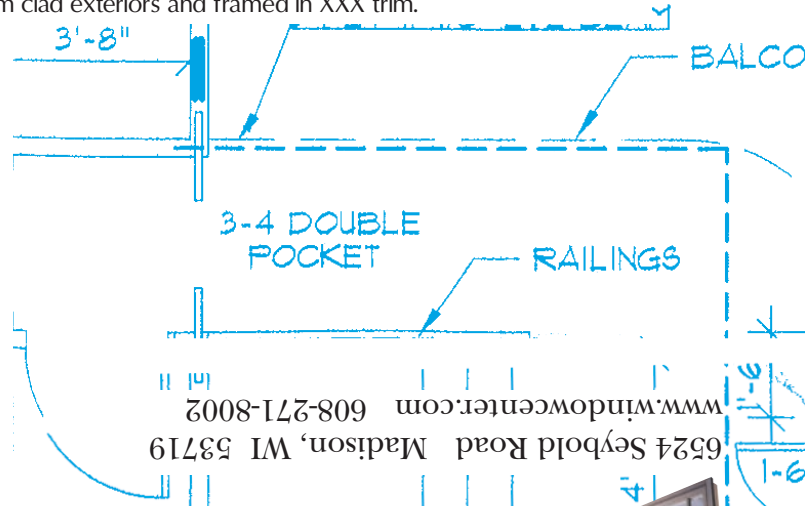

PROJECT: NEW PRIVATE RESIDENCE

Salesperson: Chas Vaughan
Products: Marvin, Integrity
Architect: ?????
Contractor: Stebnitz Builders
Project Manager: Mike Jeffrey

THE ISSUES: The window challenges here are evident in the photograph. The back of the home boasts a large wall of windows, which need to be both stylish and energy-efficient.

THE SOLUTION: Chas Vaughan, of Window Design Center, created the wall of windows using a combination of Marvin and Integrity casements and custom polygons. The windows feature XXXX insulated glass and XXXXX. Interior wood was finished in XXXX, with white aluminum clad exteriors and framed in XXX trim.